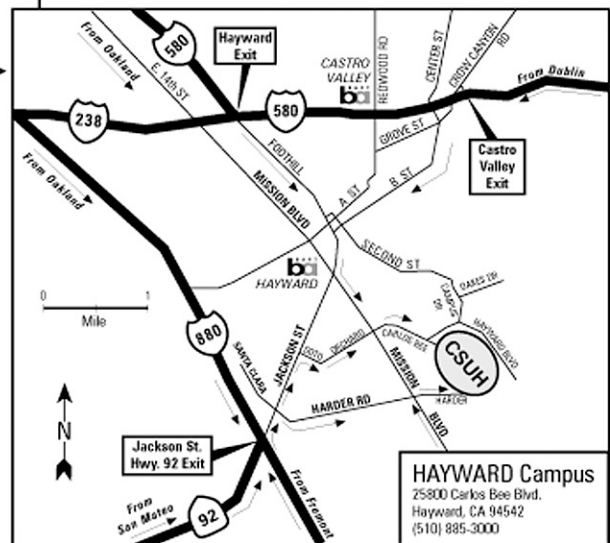

CONTRA COSTA Campus
 4700 Ygnacio Valley Rd.
 Concord, CA 94521
 (925) 602-6700

HAYWARD Campus
 2580 Carlos Bee Blvd.
 Hayward, CA 94542
 (510) 885-3000

CSUH Access Routes San Francisco Bay Region

Map Designed By:
 Dr. David Woo
 w/Robert Aldenhuyzen
 Dept. Geography & Env't. Studies
 CSUH 1995